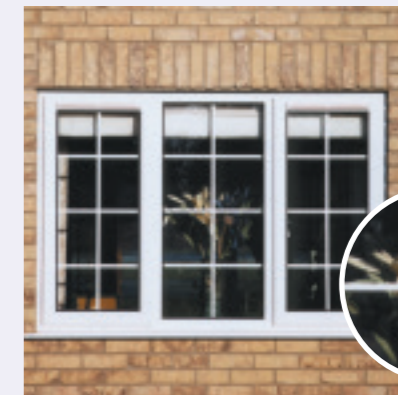

Internal Georgian Bars

Internally fitted bars available in 18 or 25mm. Various styles include single bars, curved hoops and grid pattern.