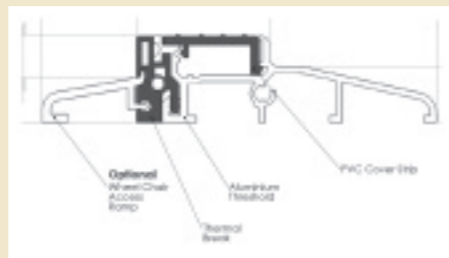

## Mobility Threshold

Part M thermally broken mobility threshold available in anodised silver or gold with optional access wheel chair ramps