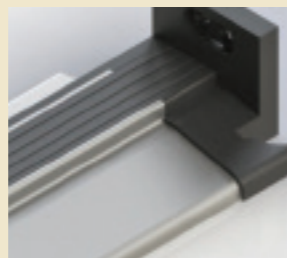

## Mobility Threshold

Part M thermally broken mobility threshold available in anodised silver or gold with optional access wheel chair ramps